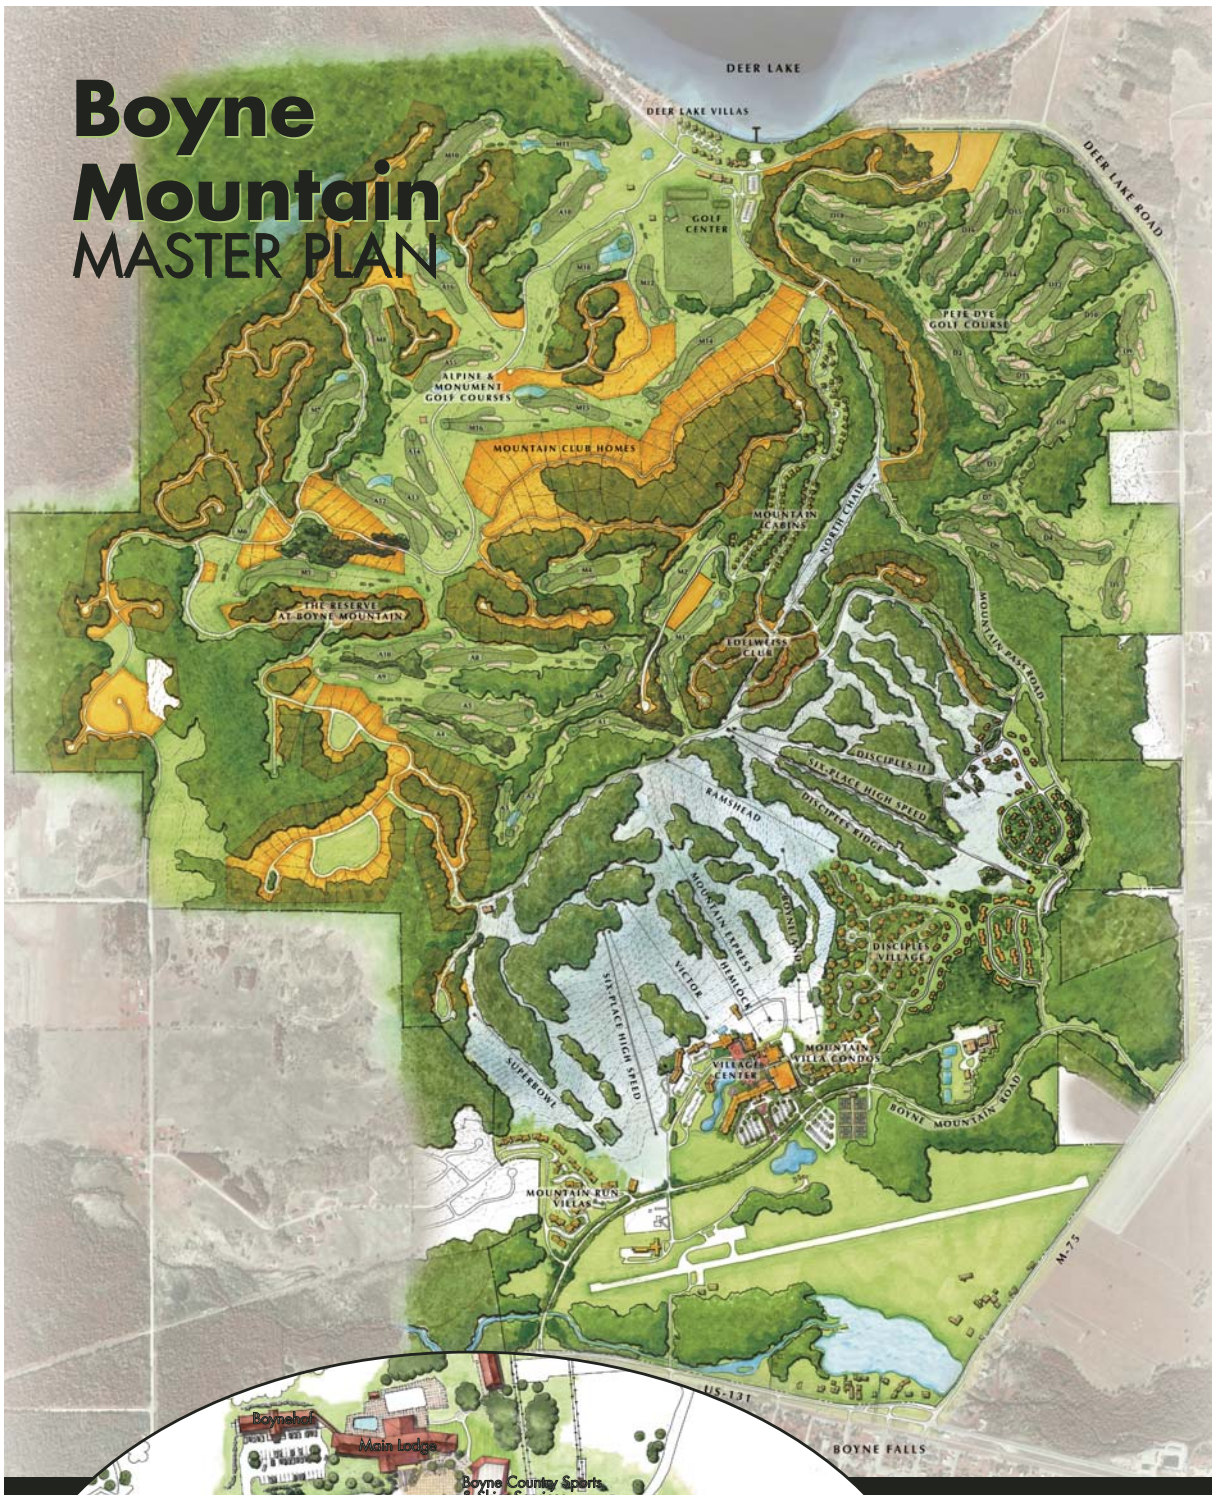

Boyne Mountain MASTER PLAN

THE VILLAGE at BOYNE MOUNTAIN

- MAIN LODGE**
- Snowflake Lounge
 - Trophy Room Pub & Pizzeria
- BOYNE COUNTRY SPORTS & SKIER SERVICES**
- Boyne Country Sports
 - Re Fur Limited
 - Symon's General Store
- CORPORATE BUILDING**
- Pierson's Restaurant
 - Ticket Window
 - Corporate Offices
 - Boyne Realty
- CIVIC CENTER**
- Equipment Rental
 - Snowsports School
- MOUNTAIN GRAND LODGE AND SPA**
- Events
 - Day Café
 - Solace Spa

Subject to change without notice.